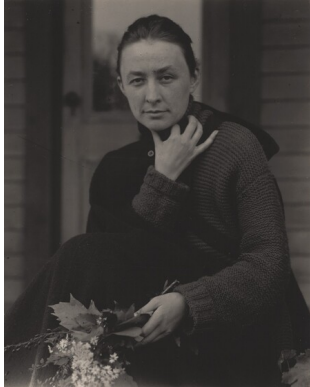

ce NATIONAL GALLERY OF ART ONLINE EDITIONS
Alfred Stieglitz Key Set

Alfred Stieglitz
American, 1864 - 1946

Georgia O'Keeffe

1918, printed 1918/1934

gelatin silver print

sheet (trimmed to image): 11.4 x 9.1 cm (4 1/2 x 3 9/16 in.)

mount: 32.2 x 25.2 cm (12 11/16 x 9 15/16 in.)

Alfred Stieglitz Collection 1980.70.81

Stieglitz Estate Number OK 506E

Key Set Number 544

KEY SET ENTRY

Related Key Set Photographs

Alfred Stieglitz
Georgia O'Keeffe
1918
platinum print
Key Set Number 542

Alfred Stieglitz
Georgia O'Keeffe
1918
platinum print
Key Set Number 543

Alfred Stieglitz
Georgia O'Keeffe
1918
platinum print
Key Set Number 545

Remarks

The dates for this photograph and Key Set numbers 542, 543, and 545 are based on the print type, mounting materials, and O'Keeffe's physical appearance.

INSCRIPTION

by Georgia O'Keeffe, on mount, upper left verso, in graphite: OK 506E

PROVENANCE

Georgia O'Keeffe; gift to NGA, 1980.

BIBLIOGRAPHY

2002 Greenough, Sarah. *Alfred Stieglitz: The Key Set: The Alfred Stieglitz Collection of Photographs*. Washington, 2002: vol. 1, cat. 544.