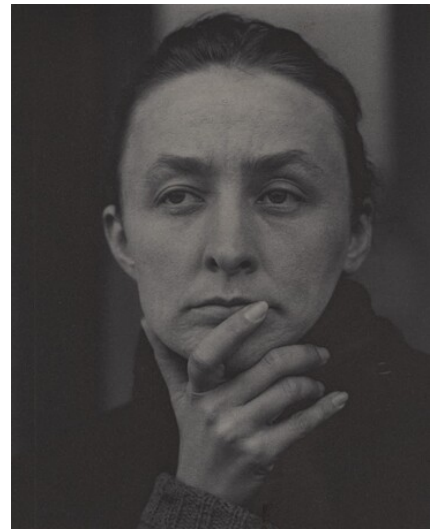

ce NATIONAL GALLERY OF ART ONLINE EDITIONS
Alfred Stieglitz Key Set

Alfred Stieglitz
American, 1864 - 1946

Georgia O'Keeffe

1918, printed 1918/1934

gelatin silver print

sheet (trimmed to image): 11.4 x 9.1 cm (4 1/2 x 3 9/16 in.)

mount: 32.2 x 25.2 cm (12 11/16 x 9 15/16 in.)

Alfred Stieglitz Collection 1980.70.81

Stieglitz Estate Number OK 506E

Key Set Number 544

KEY SET ENTRY

Related Key Set Photographs

Alfred Stieglitz
Georgia O'Keeffe
1918
platinum print
Key Set Number 542

Alfred Stieglitz
Georgia O'Keeffe
1918
platinum print
Key Set Number 543

Alfred Stieglitz
Georgia O'Keeffe
1918
platinum print
Key Set Number 545

Remarks

The dates for this photograph and Key Set numbers 542, 543, and 545 are based on the print type, mounting materials, and O'Keeffe's physical appearance.

INSCRIPTION

by Georgia O'Keeffe, on mount, upper left verso, in graphite: OK 506E

PROVENANCE

Georgia O'Keeffe; gift to NGA, 1980.

BIBLIOGRAPHY

2002 Greenough, Sarah. *Alfred Stieglitz: The Key Set: The Alfred Stieglitz Collection of Photographs*. Washington, 2002: vol. 1, cat. 544.