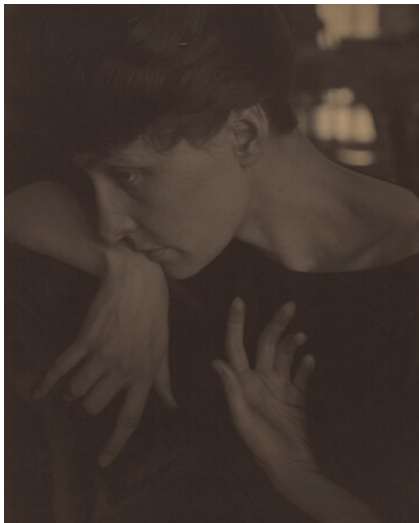

Alfred Stieglitz
American, 1864 - 1946

Georgia O'Keeffe

probably 1919

palladium print

image: 23.5 x 19.3 cm (9 1/4 x 7 5/8 in.)

sheet: 25.2 x 20.2 cm (9 15/16 x 7 15/16 in.)

mount: 50.9 x 39.6 cm (20 1/16 x 15 9/16 in.)

Alfred Stieglitz Collection 1980.70.131

Stieglitz Estate Number OK 20B

Key Set Number 600

KEY SET ENTRY

Related Key Set Photographs

Alfred Stieglitz
Georgia O'Keeffe
probably 1919
palladium print
Key Set Number 601