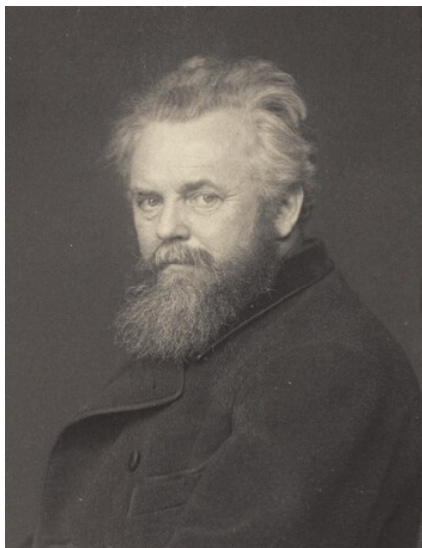

KEY SET ENTRY

Related Key Set Photographs

Alfred Stieglitz
Professor Vogel
1886, printed 1895/1896
platinum print
Key Set Number 2
same negative

Remarks

Professor Vogel

© National Gallery of Art, Washington