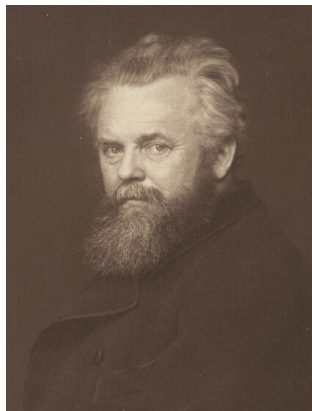

 NATIONAL GALLERY OF ART ONLINE EDITIONS  
*Alfred Stieglitz Key Set*

Alfred Stieglitz  
American, 1864 - 1946

## *Professor Vogel*

1886, printed 1895/1896

platinum print

sheet (trimmed to image): 11.7 × 8.8 cm (4 5/8 × 3 7/16 in.)

page size: 34.8 × 27 cm (13 11/16 × 10 5/8 in.)

Alfred Stieglitz Collection 1949.3.26