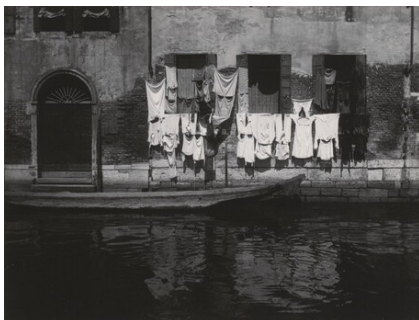

Alfred Stieglitz
American, 1864 - 1946

Venice

1894, printed 1929/1934

gelatin silver print

sheet (trimmed to image): 9 x 11.6 cm (3 9/16 x 4 9/16 in.)

mount: 34.2 x 27.6 cm (13 7/16 x 10 7/8 in.)

Alfred Stieglitz Collection 1949.3.127

Stieglitz Estate Number 108D

Key Set Number 150

KEY SET ENTRY

Related Key Set Photographs

Alfred Stieglitz
Venice
1894, printed 1929/1934
gelatin silver print
Key Set Number 151

CE NATIONAL GALLERY OF ART ONLINE EDITIONS
Alfred Stieglitz Key Set