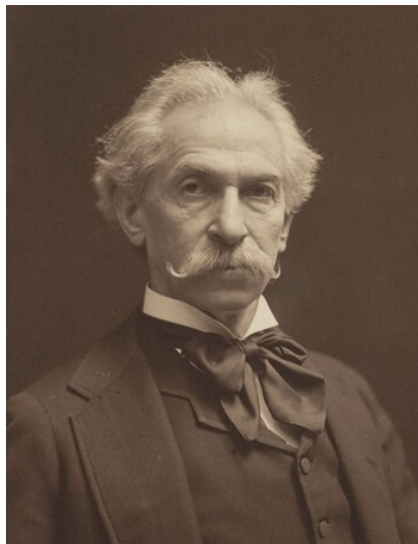

Stieglitz Estate Number 53D

Key Set Number 240

KEY SET ENTRY

Related Key Set Photographs

Alfred Stieglitz
My Father
1894, printed 1895/1896
platinum print
Key Set Number 237
same negative

Alfred Stieglitz
My Father
1894, printed 1895/1896
platinum print
Key Set Number 238
same negative

Alfred Stieglitz
My Father
1894, printed 1895/1896
platinum print
Key Set Number 239
same negative

Remarks

 NATIONAL GALLERY OF ART ONLINE EDITIONS
Alfred Stieglitz Key Set

For more information about this photograph, see Key Set number 237.

INSCRIPTION

by Alfred Stieglitz, on mount, lower right, in graphite: My Father—1895 / Print
1916. Platinum / Alfred Stieglitz; upper left verso: My Father 1891 / Exhibition 1921

by later hand, on mount, lower left verso, in graphite: 53 D; lower right verso: 53
D