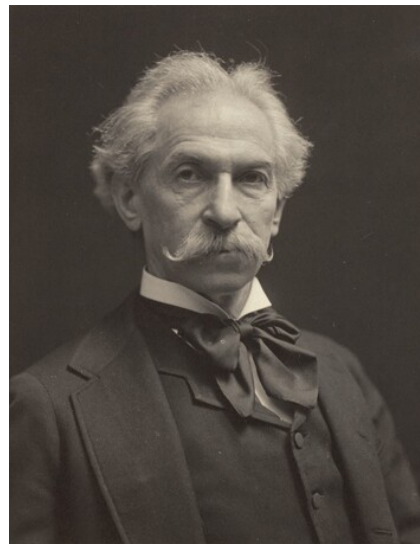

Stieglitz Estate Number 53D

Key Set Number 240

KEY SET ENTRY

Related Key Set Photographs

Alfred Stieglitz
My Father
1894, printed 1895/1896
platinum print
Key Set Number 237
same negative

Alfred Stieglitz
My Father
1894, printed 1895/1896
platinum print
Key Set Number 238
same negative

Alfred Stieglitz
My Father
1894, printed 1895/1896
platinum print
Key Set Number 239
same negative

Remarks

 NATIONAL GALLERY OF ART ONLINE EDITIONS
Alfred Stieglitz Key Set

For more information about this photograph, see Key Set number 237.

INSCRIPTION

by Alfred Stieglitz, on mount, lower right, in graphite: My Father—1895 / Print
1916. Platinum / Alfred Stieglitz; upper left verso: My Father 1891 / Exhibition 1921

by later hand, on mount, lower left verso, in graphite: 53 D; lower right verso: 53
D