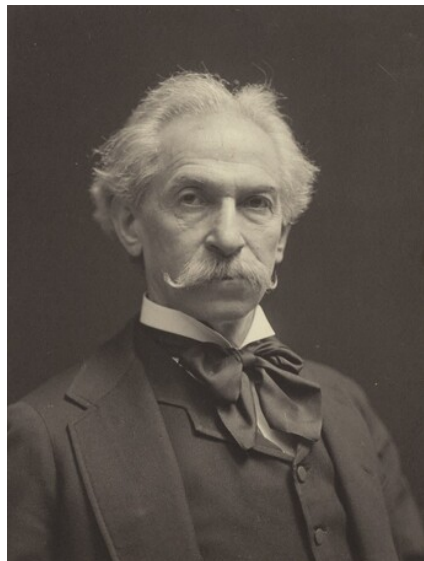

Alfred Stieglitz
American, 1864 - 1946

My Father

1894, printed 1916

platinum print with palladium

image: 21.4 x 15.5 cm (8 7/16 x 6 1/8 in.)

sheet: 23.7 x 16.9 cm (9 5/16 x 6 5/8 in.)

Alfred Stieglitz Collection 1949.3.227

Stieglitz Estate Number 53D

Key Set Number 240

KEY SET ENTRY

Related Key Set Photographs

Alfred Stieglitz
My Father
1894, printed 1895/1896
platinum print
Key Set Number 237
same negative

Alfred Stieglitz
My Father
1894, printed 1895/1896
platinum print
Key Set Number 238
same negative