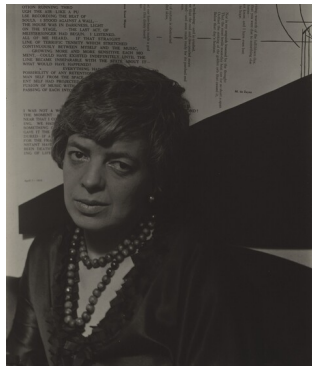

ce NATIONAL GALLERY OF ART ONLINE EDITIONS
Alfred Stieglitz Key Set

Alfred Stieglitz
American, 1864 - 1946

Katharine Dudley

1922

gelatin silver print

image: 23 × 19.2 cm (9 1/16 × 7 9/16 in.)

sheet: 25.2 × 20.3 cm (9 15/16 × 8 in.)

mount: 56.2 × 45.6 cm (22 1/8 × 17 15/16 in.)

Alfred Stieglitz Collection 1949.3.489

Stieglitz Estate Number 37D

Key Set Number 722

KEY SET ENTRY

Related Key Set Photographs

Alfred Stieglitz
Katharine Dudley
1922
gelatin silver print
Key Set Number 717

Alfred Stieglitz
Katharine Dudley
1922
gelatin silver print
Key Set Number 718

Alfred Stieglitz
Katharine Dudley
1922
gelatin silver print
Key Set Number 719

02 NATIONAL GALLERY OF ART ONLINE EDITIONS
Alfred Stieglitz Key Set

possibly 1923, New York (nos. 12–15, as *Katharine Dudley*, 1922)

INSCRIPTION

by Alfred Stieglitz, on mount, upper left verso, in graphite: *Katharine Dudley 1922*

by Doris Bry, on mount, lower left verso, in graphite: 37 D