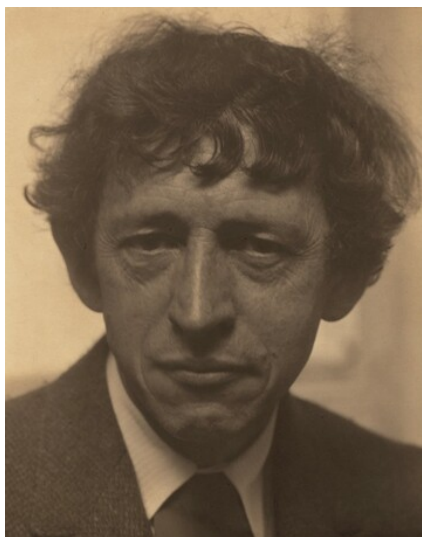

Alfred Stieglitz
American, 1864 - 1946

John Marin, the Water Colorist

1921/1922

gelatin silver print

image: 23.2 × 18.5 cm (9 1/8 × 7 5/16 in.)

sheet: 25.2 × 20.1 cm (9 15/16 × 7 15/16 in.)

mount: 55.9 × 46.4 cm (22 × 18 1/4 in.)

Alfred Stieglitz Collection 1949.3.511

Stieglitz Estate Number 84B

Key Set Number 709

KEY SET ENTRY

Related Key Set Photographs

 NATIONAL GALLERY OF ART ONLINE EDITIONS
Alfred Stieglitz Key Set

Alfred Stieglitz
John Marin, the Water Colorist
1921/1922
palladium print
Key Set Number 708
same negative

Alfred Stieglitz
John Marin
1921/1922
palladium print
Key Set Number 706

Alfred Stieglitz
John Marin
1921/1922
gelatin silver print
Key Set Number 707

Alfred Stieglitz
John Marin
1921/1922
palladium print
Key Set Number 710