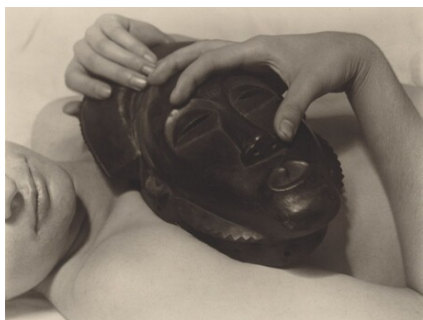

Alfred Stieglitz
Claudia O'Keeffe
1922
gelatin silver print
Key Set Number 731

Remarks

Following her mother's death in 1916, Georgia cared for her youngest sister, Claudia, then a teenager. Claudia lived with Georgia when she taught art in Canyon, Texas, from 1916 to 1918 and subsequently moved to New York. Claudia later moved to Beverly Hills and taught nursery school.

Lifetime Exhibitions

A print from the same negative—perhaps a photograph from the Gallery's collection—appeared in the following exhibition(s) during Alfred Stieglitz's lifetime:

Claudia O'Keeffe

© National Gallery of Art, Washington