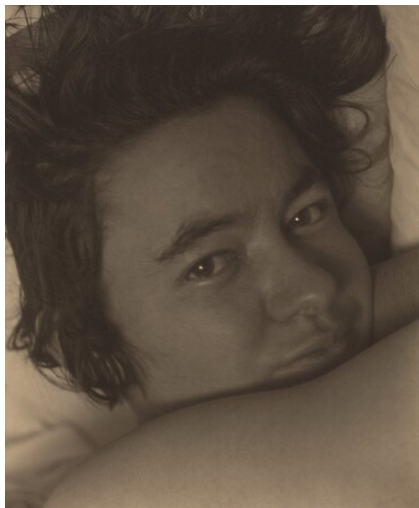

Alfred Stieglitz
American, 1864 - 1946

Claudia O'Keeffe

1922

palladium print

sheet (trimmed to image): 18.4 × 23 cm (7 1/4 × 9 1/16 in.)

mount: 50.3 × 37.6 cm (19 13/16 × 14 13/16 in.)

Alfred Stieglitz Collection 1949.3.520

Stieglitz Estate Number 84A

Key Set Number 727

KEY SET ENTRY

Related Key Set Photographs

 NATIONAL GALLERY OF ART ONLINE EDITIONS
Alfred Stieglitz Key Set

Alfred Stieglitz
Claudia O'Keeffe
1922
palladium print
Key Set Number 728

Lifetime Exhibitions

A print from the same negative—perhaps a photograph from the Gallery's collection—appeared in the following exhibition(s) during Alfred Stieglitz's lifetime:

Claudia O'Keeffe

© National Gallery of Art, Washington