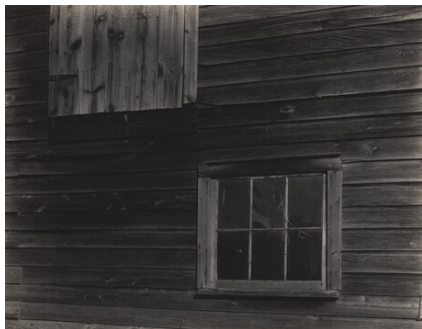

Alfred Stieglitz
The Hay Wagon
1922
palladium print
Key Set Number 782

ce NATIONAL GALLERY OF ART ONLINE EDITIONS

Alfred Stieglitz Key Set

Alfred Stieglitz
The Barn
1922
palladium print
Key Set Number 783

Alfred Stieglitz
Barn and Carriage
1922
gelatin silver print
Key Set Number 785

Alfred Stieglitz
The Hay Wagon and Barn
1922
gelatin silver print
Key Set Number 786

Alfred Stieglitz
Horse and Carriage
probably 1922
gelatin silver print
Key Set Number 787

Alfred Stieglitz
Horse and Carriage
probably 1922
gelatin silver print
Key Set Number 788

Alfred Stieglitz
Barn—Lake George
1922
gelatin silver print
Key Set Number 789

02 NATIONAL GALLERY OF ART ONLINE EDITIONS
Alfred Stieglitz Key Set