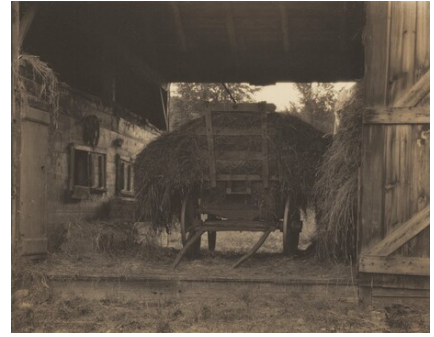

Alfred Stieglitz
American, 1864 - 1946

Horse and Carriage

probably 1922

gelatin silver print

sheet (trimmed to image): 8.9 × 11.8 cm (3 1/2 × 4 5/8 in.)

mount: 34.1 × 27.6 cm (13 7/16 × 10 7/8 in.)

Alfred Stieglitz Collection 1949.3.535

Stieglitz Estate Number 241A

Key Set Number 788

KEY SET ENTRY

Related Key Set Photographs

02 NATIONAL GALLERY OF ART ONLINE EDITIONS
Alfred Stieglitz Key Set

Alfred Stieglitz
The Barn
1922
palladium print
Key Set Number 780

Alfred Stieglitz
The Barn
1922
palladium print
Key Set Number 781

Alfred Stieglitz
The Hay Wagon
1922
palladium print
Key Set Number 782

Alfred Stieglitz
The Barn
1922
palladium print
Key Set Number 783

Alfred Stieglitz
The Barn
1922
gelatin silver print
Key Set Number 784

Alfred Stieglitz
Barn and Carriage
1922
gelatin silver print
Key Set Number 785

02 NATIONAL GALLERY OF ART ONLINE EDITIONS
Alfred Stieglitz Key Set