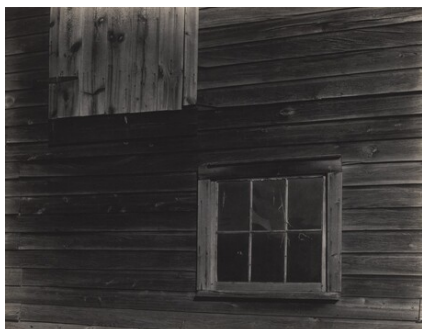

Alfred Stieglitz
The Barn
1922
gelatin silver print
Key Set Number 784

Alfred Stieglitz
Barn and Carriage
1922
gelatin silver print
Key Set Number 785

02 NATIONAL GALLERY OF ART ONLINE EDITIONS
Alfred Stieglitz Key Set

Alfred Stieglitz
The Hay Wagon and Barn
1922
gelatin silver print
Key Set Number 786

Alfred Stieglitz
Horse and Carriage
probably 1922
gelatin silver print
Key Set Number 787

Alfred Stieglitz
Barn—Lake George
1922
gelatin silver print
Key Set Number 789