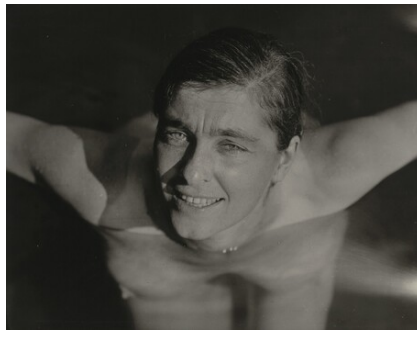

Alfred Stieglitz
Rebecca Salsbury Strand
1922
gelatin silver print
Key Set Number 751