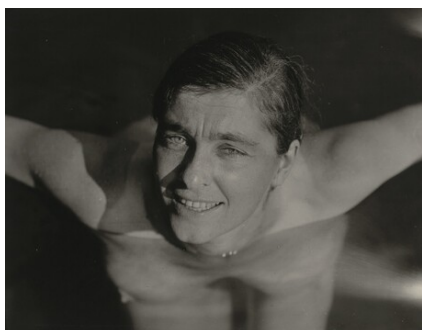

KEY SET ENTRY

Related Key Set Photographs

Alfred Stieglitz
Rebecca Salsbury Strand
1922
gelatin silver print
Key Set Number 751