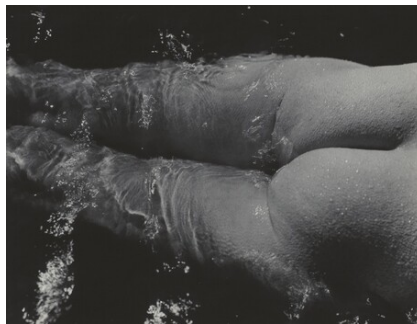

Alfred Stieglitz
Rebecca Salsbury Strand
1922
gelatin silver print
Key Set Number 758