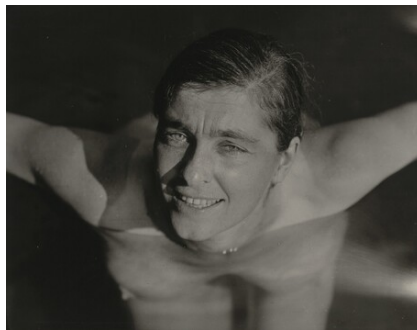

Alfred Stieglitz
Rebecca Salsbury Strand
1922
gelatin silver print
Key Set Number 751