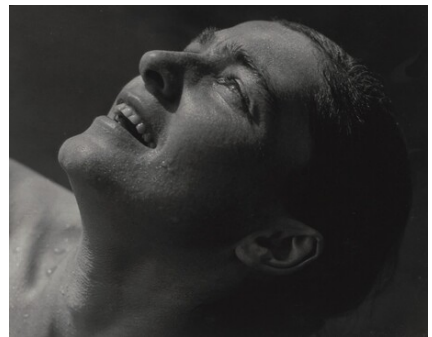

Alfred Stieglitz
Rebecca Salsbury Strand
1922
gelatin silver print
Key Set Number 752