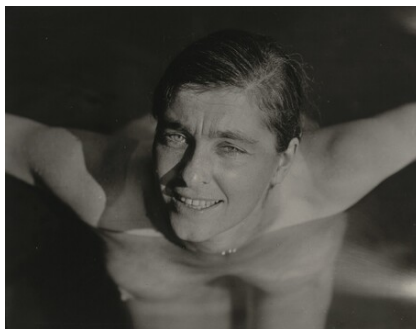

Alfred Stieglitz
Rebecca Salsbury Strand
1922
gelatin silver print
Key Set Number 751