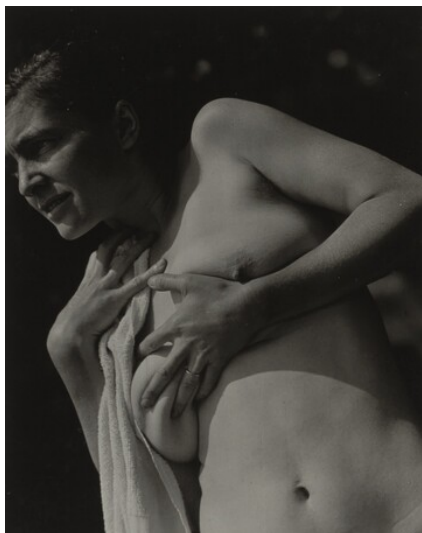

KEY SET ENTRY

Related Key Set Photographs

Alfred Stieglitz
Rebecca Salsbury Strand
1922
gelatin silver print
Key Set Number 763