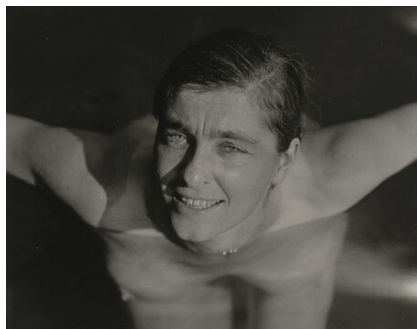

Alfred Stieglitz
Rebecca Salsbury Strand
1922
gelatin silver print
Key Set Number 751