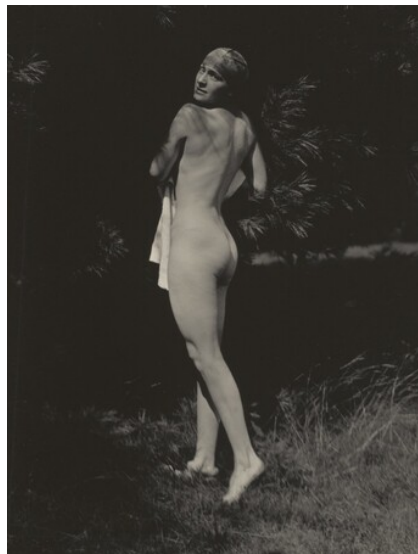

Alfred Stieglitz
Rebecca Salsbury Strand
1922
gelatin silver print
Key Set Number 762

Stieglitz Collections

A corresponding print was given to the following institution(s) by Alfred Stieglitz during his lifetime, or was received or acquired from the estate:

George Eastman Museum, Rochester, 74:0052:0087

Museum of Fine Arts, Boston, 50.845

Philadelphia Museum of Art, 1949-18-55 (inscribed: A+ / 1923 / 2)

INSCRIPTION

by Alfred Stieglitz, on mount, lower left verso, in graphite: No 42

by Doris Bry, on mount, lower center verso, in graphite: 214-B

PROVENANCE

Rebecca Salsbury Strand

© National Gallery of Art, Washington