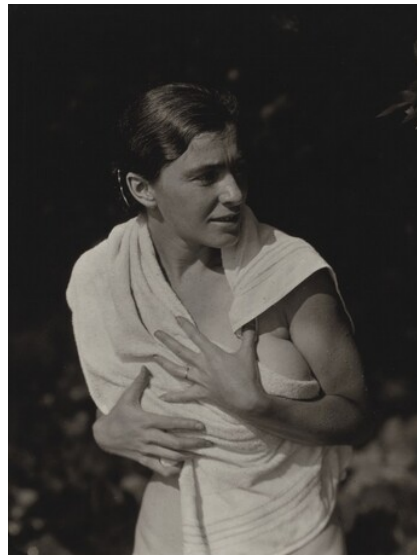

Alfred Stieglitz
American, 1864 - 1946

Rebecca Salsbury Strand

1922

gelatin silver print

sheet (trimmed to image): 11.7 × 9.1 cm (4 5/8 × 3 9/16 in.)

mount: 33.1 × 26.7 cm (13 1/16 × 10 1/2 in.)

Alfred Stieglitz Collection 1949.3.561

Stieglitz Estate Number 215B

Key Set Number 763

KEY SET ENTRY

Related Key Set Photographs

Alfred Stieglitz
Rebecca Salsbury Strand
1922
gelatin silver print
Key Set Number 764

Alfred Stieglitz
Rebecca Salsbury Strand
1922
gelatin silver print
Key Set Number 765

Alfred Stieglitz
Rebecca Salsbury Strand
1922
gelatin silver print
Key Set Number 766

Alfred Stieglitz
Rebecca Salsbury Strand
1922
gelatin silver print
Key Set Number 767

INSCRIPTION

by Alfred Stieglitz, on mount, upper left verso, in graphite: A