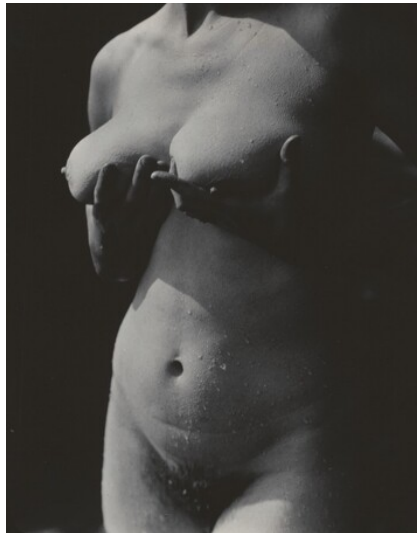

Alfred Stieglitz
Rebecca Salsbury Strand
1922
gelatin silver print
Key Set Number 757