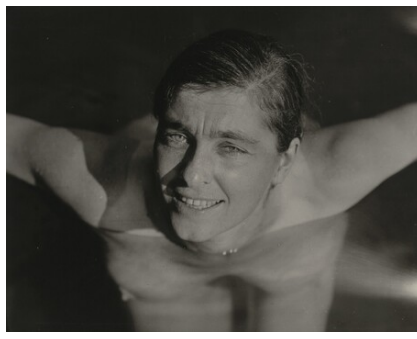

Alfred Stieglitz
Rebecca Salsbury Strand
1922
gelatin silver print
Key Set Number 751