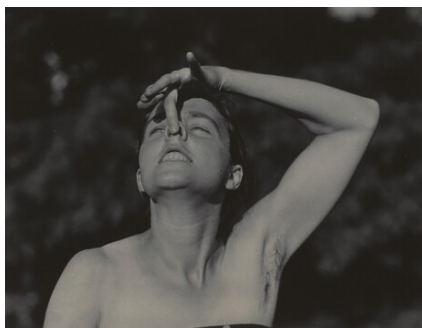

Alfred Stieglitz
Rebecca Salsbury Strand
1922
gelatin silver print
Key Set Number 767

INSCRIPTION

by Georgia O'Keeffe, on mount, upper left verso, in graphite: 213A