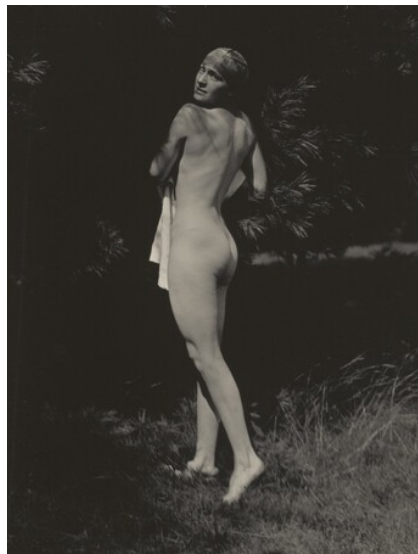

Alfred Stieglitz
Rebecca Salsbury Strand
1922
gelatin silver print
Key Set Number 762

Stieglitz Collections

A corresponding print was given to the following institution(s) by Alfred Stieglitz during his lifetime, or was received or acquired from the estate:

The Art Institute of Chicago, 1949.733

INSCRIPTION

by Georgia O'Keeffe, on mount, upper left verso, in graphite: 213 C

PROVENANCE

Georgia O'Keeffe; gift to NGA, 1949.

BIBLIOGRAPHY

Rebecca Salsbury Strand

© National Gallery of Art, Washington