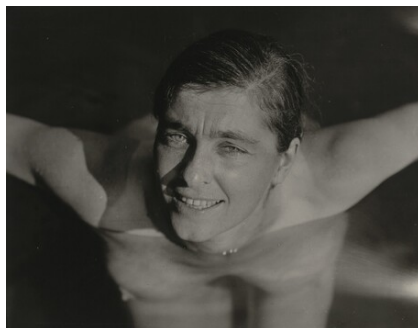

Alfred Stieglitz
Rebecca Salsbury Strand
1922
gelatin silver print
Key Set Number 751