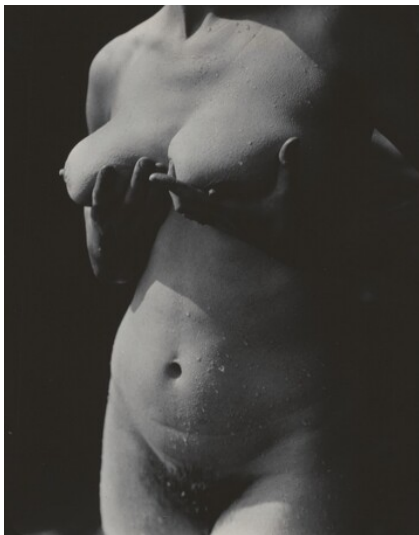

Alfred Stieglitz
Rebecca Salsbury Strand
1922
gelatin silver print
Key Set Number 757