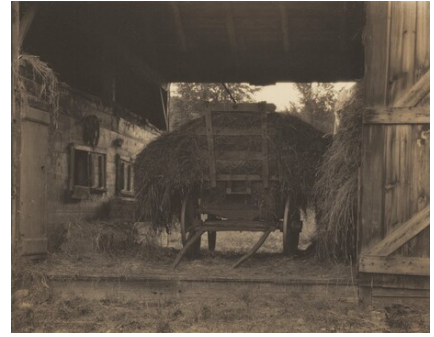

Alfred Stieglitz
American, 1864 - 1946

The Hay Wagon and Barn

1922

gelatin silver print

sheet (trimmed to image): 9.1 × 11.7 cm (3 9/16 × 4 5/8 in.)

mount: 34.3 × 27.5 cm (13 1/2 × 10 13/16 in.)

Alfred Stieglitz Collection 1949.3.620

Stieglitz Estate Number 267A

Key Set Number 786

KEY SET ENTRY

Related Key Set Photographs

02 NATIONAL GALLERY OF ART ONLINE EDITIONS
Alfred Stieglitz Key Set

Alfred Stieglitz
The Barn
1922
palladium print
Key Set Number 780

Alfred Stieglitz
The Barn
1922
palladium print
Key Set Number 781

Alfred Stieglitz
The Hay Wagon
1922
palladium print
Key Set Number 782

Alfred Stieglitz
The Barn
1922
palladium print
Key Set Number 783

Alfred Stieglitz
The Barn
1922
gelatin silver print
Key Set Number 784

Alfred Stieglitz
Barn and Carriage
1922
gelatin silver print
Key Set Number 785

02 NATIONAL GALLERY OF ART ONLINE EDITIONS
Alfred Stieglitz Key Set