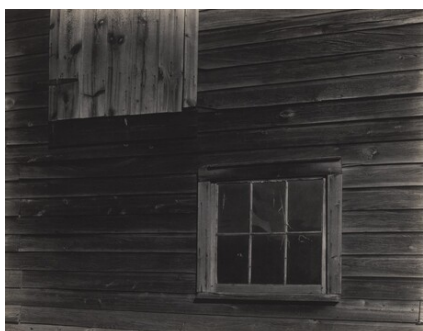

Alfred Stieglitz
The Barn
1922
gelatin silver print
Key Set Number 784

Alfred Stieglitz
Barn and Carriage
1922
gelatin silver print
Key Set Number 785

02 NATIONAL GALLERY OF ART ONLINE EDITIONS
Alfred Stieglitz Key Set

Alfred Stieglitz
Horse and Carriage
probably 1922
gelatin silver print
Key Set Number 787

Alfred Stieglitz
Horse and Carriage
probably 1922
gelatin silver print
Key Set Number 788

Alfred Stieglitz
Barn—Lake George
1922
gelatin silver print
Key Set Number 789