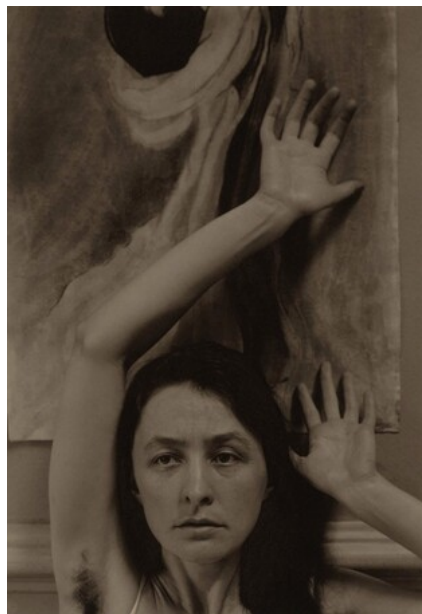

KEY SET ENTRY

Related Key Set Photographs

Alfred Stieglitz
Georgia O'Keeffe
1918
palladium print
Key Set Number 491