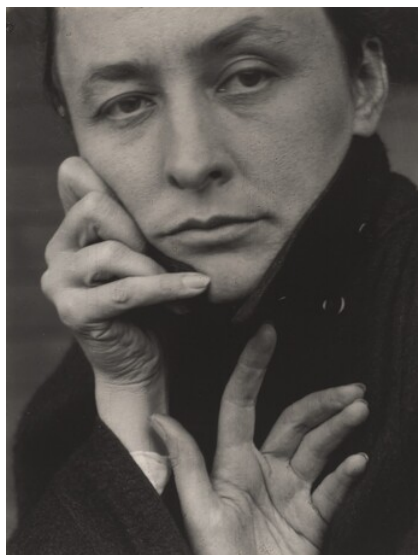

Alfred Stieglitz
Georgia O'Keeffe
1918, printed 1929/1934
gelatin silver print
Key Set Number 536