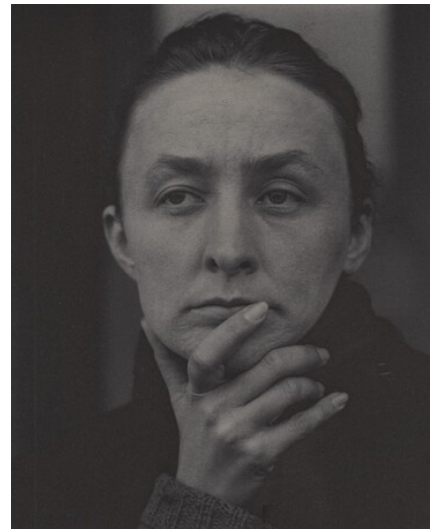

ce NATIONAL GALLERY OF ART ONLINE EDITIONS
Alfred Stieglitz Key Set

Alfred Stieglitz
American, 1864 - 1946

Georgia O'Keeffe

1918

platinum print

image: 11.4 × 9 cm (4 1/2 × 3 9/16 in.)

sheet: 12.6 × 10 cm (4 15/16 × 3 15/16 in.)

mount: 33 × 26.4 cm (13 × 10 3/8 in.)

Alfred Stieglitz Collection 1980.70.79

Stieglitz Estate Number OK 506C

Key Set Number 542

KEY SET ENTRY

Related Key Set Photographs

Alfred Stieglitz
Georgia O'Keeffe
1918
platinum print
Key Set Number 543

Alfred Stieglitz
Georgia O'Keeffe
1918, printed 1918/1934
gelatin silver print
Key Set Number 544

Alfred Stieglitz
Georgia O'Keeffe
1918
platinum print
Key Set Number 545

Remarks

02 NATIONAL GALLERY OF ART ONLINE EDITIONS
Alfred Stieglitz Key Set

The dates for this photograph and Key Set numbers 543, 544, and 545 are based on the print type, mounting materials, and O'Keeffe's physical appearance.

INSCRIPTION

by Alfred Stieglitz, center verso, in graphite: D