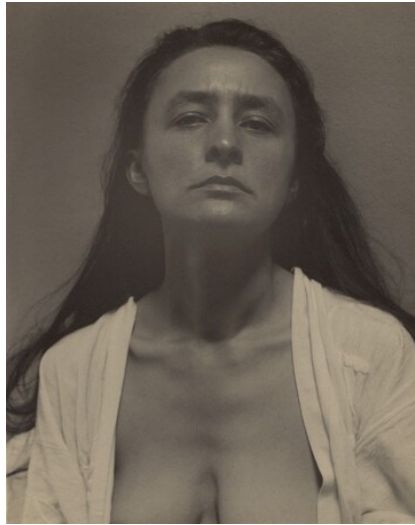

ce NATIONAL GALLERY OF ART ONLINE EDITIONS
Alfred Stieglitz Key Set

Alfred Stieglitz
American, 1864 - 1946

Georgia O'Keeffe

1918

palladium print

image: 24.3 x 19.1 cm (9 9/16 x 7 1/2 in.)

sheet: 25.2 x 20 cm (9 15/16 x 7 7/8 in.)

Alfred Stieglitz Collection 1980.70.95

Stieglitz Estate Number OK 35A

Key Set Number 500

KEY SET ENTRY

Related Key Set Photographs

Alfred Stieglitz
Georgia O'Keeffe
1918
palladium print
Key Set Number 499

Alfred Stieglitz
Georgia O'Keeffe
1918
palladium print
Key Set Number 501

Alfred Stieglitz
Georgia O'Keeffe
1918
palladium print
Key Set Number 502

 NATIONAL GALLERY OF ART ONLINE EDITIONS
Alfred Stieglitz Key Set

Alfred Stieglitz
Georgia O'Keeffe
1918
palladium print
Key Set Number 503