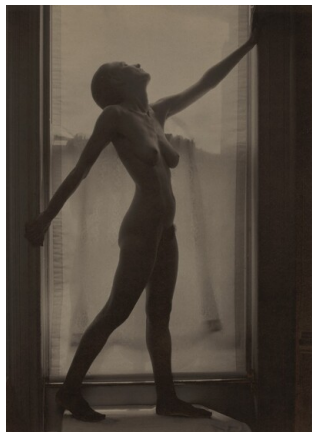

 NATIONAL GALLERY OF ART ONLINE EDITIONS
Alfred Stieglitz Key Set

Alfred Stieglitz
American, 1864 - 1946

Georgia O'Keeffe

1918

palladium print

sheet (trimmed to image): 23.5 × 16.8 cm (9 1/4 × 6 5/8 in.)

Alfred Stieglitz Collection 1980.70.99

Stieglitz Estate Number OK 36B

Key Set Number 506

KEY SET ENTRY

Related Key Set Photographs

Alfred Stieglitz
Georgia O'Keeffe
1918
gelatin silver print
Key Set Number 505

Alfred Stieglitz
Georgia O'Keeffe
1918
gelatin silver print
Key Set Number 507

02 NATIONAL GALLERY OF ART ONLINE EDITIONS
Alfred Stieglitz Key Set

INSCRIPTION

by Doris Bry, on mount, lower left, in graphite: Treated by Steichen—6/50; lower left verso: OK—36B

by later hand, upper right verso, in graphite: K OK / 35B