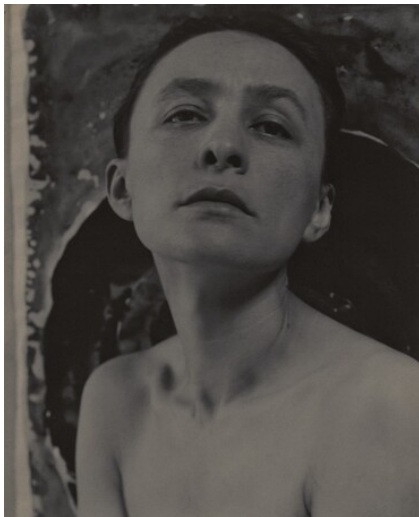

KEY SET ENTRY

Related Key Set Photographs

Alfred Stieglitz
Georgia O'Keeffe
1919/1921
platinum print
Key Set Number 592