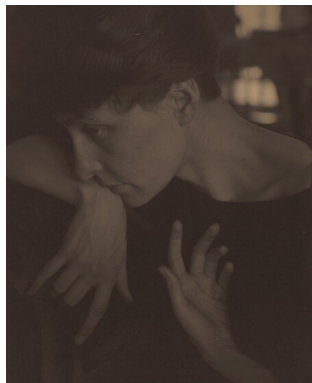

ce NATIONAL GALLERY OF ART ONLINE EDITIONS
Alfred Stieglitz Key Set

Alfred Stieglitz
American, 1864 - 1946

Georgia O'Keeffe

probably 1919

palladium print

image: 23 x 18.6 cm (9 1/16 x 7 5/16 in.)

sheet: 25.4 x 20.1 cm (10 x 7 15/16 in.)

mount: 50.4 x 32.7 cm (19 13/16 x 12 7/8 in.)

Alfred Stieglitz Collection 1980.70.123

Stieglitz Estate Number OK 21C

Key Set Number 601

KEY SET ENTRY

Related Key Set Photographs

Alfred Stieglitz
Georgia O'Keeffe
probably 1919
palladium print
Key Set Number 600

Remarks

This photograph and Key Set number 600 were made at the same time and are dated based on their relationship to Key Set number 566.

Georgia O'Keeffe

 NATIONAL GALLERY OF ART ONLINE EDITIONS
Alfred Stieglitz Key Set