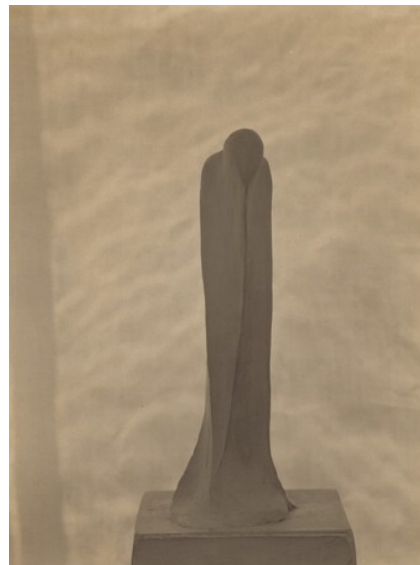

Alfred Stieglitz
Interpretation
1919
palladium print
Key Set Number 585