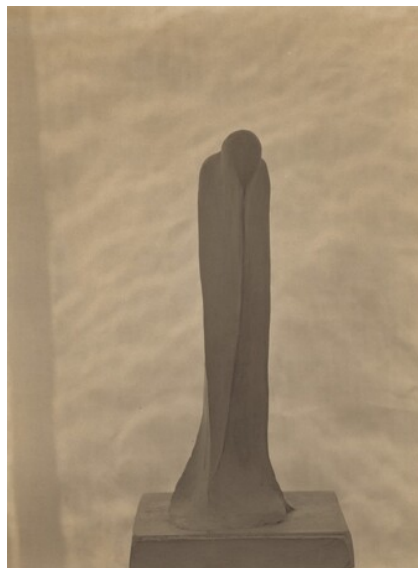

## *Georgia O'Keeffe—Hand*

1919, printed 1924/1937

gelatin silver print

image: 23.5 x 17.9 cm (9 1/4 x 7 1/16 in.)

sheet: 25.2 x 20.4 cm (9 15/16 x 8 1/16 in.)

mat: 55.7 x 44.4 cm (21 15/16 x 17 1/2 in.)

Alfred Stieglitz Collection 1980.70.129

### KEY SET ENTRY

#### Related Key Set Photographs

Alfred Stieglitz  
*Georgia O'Keeffe—Hand*  
1919  
palladium print  
Key Set Number 588  
same negative

Alfred Stieglitz  
*Georgia O'Keeffe*  
1919  
palladium print  
Key Set Number 584