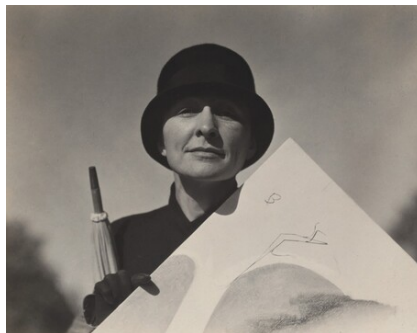

Alfred Stieglitz
American, 1864 - 1946

Georgia O'Keeffe

probably 1924

gelatin silver print

sheet (trimmed to image): 11.8 x 9.2 cm (4 5/8 x 3 5/8 in.)

mount: 34.2 x 27.6 cm (13 7/16 x 10 7/8 in.)

Alfred Stieglitz Collection 1980.70.209

Stieglitz Estate Number OK 508E

Key Set Number 998

KEY SET ENTRY

Related Key Set Photographs

Alfred Stieglitz
Georgia O'Keeffe
probably 1924
gelatin silver print
Key Set Number 995

Alfred Stieglitz
Georgia O'Keeffe
probably 1924
gelatin silver print
Key Set Number 996

Alfred Stieglitz
Georgia O'Keeffe
probably 1924
gelatin silver print
Key Set Number 997

Remarks

The date for this photograph and Key Set numbers 995, 996, and 997 is based on similarities to Key Set numbers 1022, 1023, and 1024, dated 1924, and the Stieglitz