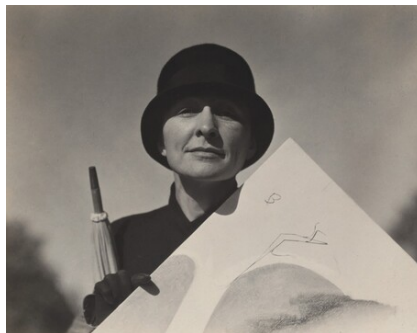

Alfred Stieglitz
American, 1864 - 1946

Georgia O'Keeffe

probably 1924

gelatin silver print

sheet (trimmed to image): 11.8 x 9.3 cm (4 5/8 x 3 11/16 in.)

mount: 34.2 x 27.1 cm (13 7/16 x 10 11/16 in.)

Alfred Stieglitz Collection 1980.70.211

Stieglitz Estate Number OK 508D

Key Set Number 997

KEY SET ENTRY

Related Key Set Photographs

Alfred Stieglitz
Georgia O'Keeffe
probably 1924
gelatin silver print
Key Set Number 995

Alfred Stieglitz
Georgia O'Keeffe
probably 1924
gelatin silver print
Key Set Number 996

Alfred Stieglitz
Georgia O'Keeffe
probably 1924
gelatin silver print
Key Set Number 998

Remarks

The date for this photograph and Key Set numbers 995, 996, and 998 is based on similarities to Key Set numbers 1022, 1023, and 1024, dated 1924, and the Stieglitz