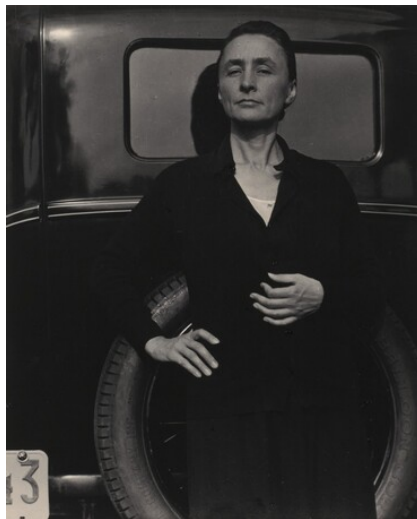

Alfred Stieglitz
American, 1864 - 1946

Georgia O'Keeffe

1929

gelatin silver print

sheet (trimmed to image): 9.2 x 11.9 cm (3 5/8 x 4 11/16 in.)

mount: 34.9 x 27.4 cm (13 3/4 x 10 13/16 in.)

Alfred Stieglitz Collection 1980.70.237

Stieglitz Estate Number OK 520B

Key Set Number 1308

KEY SET ENTRY

Related Key Set Photographs

ce NATIONAL GALLERY OF ART ONLINE EDITIONS
Alfred Stieglitz Key Set

Alfred Stieglitz
*Georgia O'Keeffe—After Return from
New Mexico or Equivalent O1*
1929
gelatin silver print
Key Set Number 1306

Alfred Stieglitz
Georgia O'Keeffe
1929
gelatin silver print
Key Set Number 1307

Alfred Stieglitz
Georgia O'Keeffe
1929
gelatin silver print
Key Set Number 1309

INSCRIPTION

by Georgia O'Keeffe, on mount, upper left verso, in graphite: OK 520B