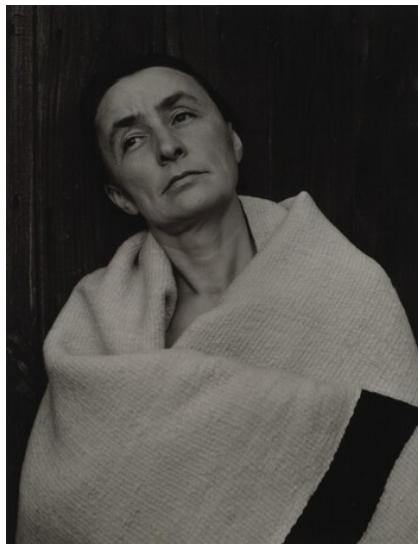

Alfred Stieglitz
Georgia O'Keeffe
1931
gelatin silver print
Key Set Number 1436