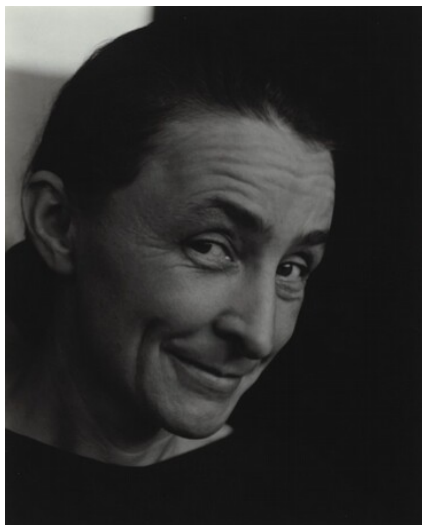

ce NATIONAL GALLERY OF ART ONLINE EDITIONS
Alfred Stieglitz Key Set

Alfred Stieglitz
American, 1864 - 1946

Georgia O'Keeffe

1929

gelatin silver print

sheet (trimmed to image): 23.8 × 18.9 cm (9 3/8 × 7 7/16 in.)

mount: 50.7 × 38.7 cm (19 15/16 × 15 1/4 in.)

Alfred Stieglitz Collection 1980.70.246

Stieglitz Estate Number OK 7D

Key Set Number 1316

KEY SET ENTRY

Related Key Set Photographs

Alfred Stieglitz
Georgia O'Keeffe
1929
gelatin silver print
Key Set Number 1315