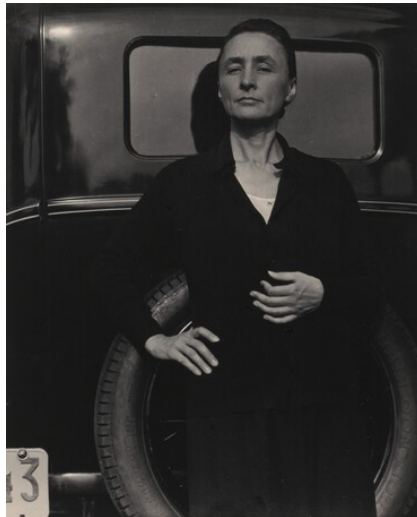

Alfred Stieglitz  
American, 1864 - 1946

## KEY SET ENTRY

Related Key Set Photographs

**ce** NATIONAL GALLERY OF ART ONLINE EDITIONS  
*Alfred Stieglitz Key Set*

Alfred Stieglitz  
*Georgia O'Keeffe—After Return from  
New Mexico or Equivalent O1*  
1929  
gelatin silver print  
Key Set Number 1306