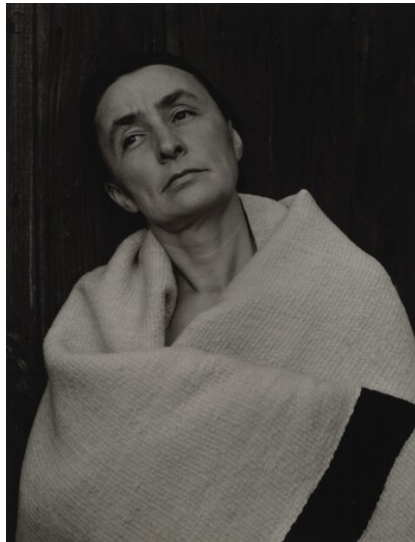

Alfred Stieglitz
Georgia O'Keeffe
1931
gelatin silver print
Key Set Number 1436