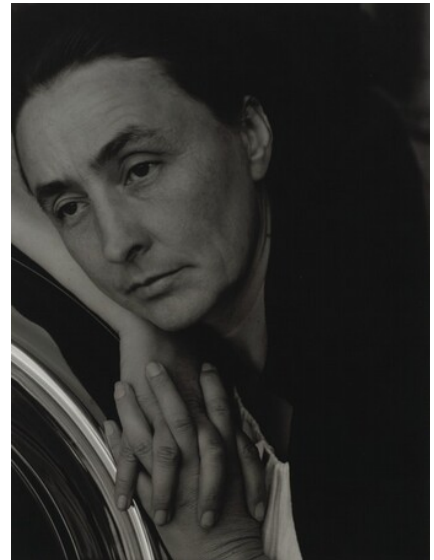

Key Set Number 1518

KEY SET ENTRY

Related Key Set Photographs

Alfred Stieglitz
Georgia O'Keeffe—Hand and Wheel
1933
gelatin silver print
Key Set Number 1515

Alfred Stieglitz
Georgia O'Keeffe
1933
gelatin silver print
Key Set Number 1516

Alfred Stieglitz
Georgia O'Keeffe
1933
gelatin silver print
Key Set Number 1517

ce NATIONAL GALLERY OF ART ONLINE EDITIONS
Alfred Stieglitz Key Set

Alfred Stieglitz
Georgia O'Keeffe—Hand and Wheel
1933
gelatin silver print
Key Set Number 1519

Alfred Stieglitz
Georgia O'Keeffe
1933
gelatin silver print
Key Set Number 1520

Remarks

In summer 1933 O'Keeffe bought a new Ford V-8 convertible coupe. The spare wheel is seen in this photograph and Key Set numbers 1515, 1516, 1517, 1519, and 1520.

Lifetime Publications

A reproduction of this work appeared in the following publication(s) during Alfred Stieglitz's lifetime:

"Life is Painting for Artist Who Reveals Woman's Soul on Canvas," *Newark* [New Jersey] *Evening News* (21 March 1934): 18 (ill., *Georgia O'Keeffe*)