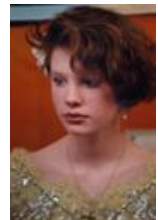

Robert Bergman

Untitled, 1989

inkjet print, printed 2004

image: 40.1 x 60.2 cm (15 13/16 x 23 11/16 in.)sheet: 56.3 x 77.5 cm (22 3/16 x 30 1/2 in.)

Anonymous Gift. © Robert Bergman

Robert Bergman

Untitled, 1986

inkjet print, printed 2004

image: 60.2 x 40.4 cm (23 11/16 x 15 7/8 in.)sheet: 77.4 x 56.4 cm (30 1/2 x 22 3/16 in.)

Anonymous Gift. © Robert Bergman

File Name: 3106-035.jpg

Robert Bergman

Untitled, 1987

inkjet print, printed 2004

image: 60.1 x 40.2 cm (23 11/16 x 15 13/16 in.)sheet: 77.5 x 56.3 cm (30 1/2 x 22 3/16 in.)

Anonymous Gift. © Robert Bergman