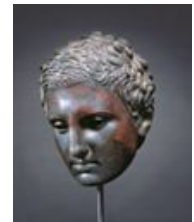

Cat. No. 44 / File Name: 3633-044.jpg

Unknown Artist (Hellenistic Bronze)

Torso of an Athlete "Ephesian Apoxyomenos Type", AD 1- 100

basanite

height: 110 cm (43 5/16 in.)

Vatican Museums, Vatican City