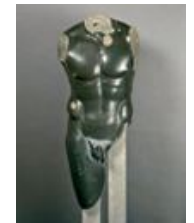

Cat. No. 45

Böethos of Kalchedon

Herm of Dionysos, Mahdia Herm, 200-100 BC

bronze

overall size: 130 × 24.8 × 19.5 cm (51 3/16 × 9 3/4 × 7 11/16 in.)

L'Institut National du Patrimoine de la République Tunisienne, Tunis